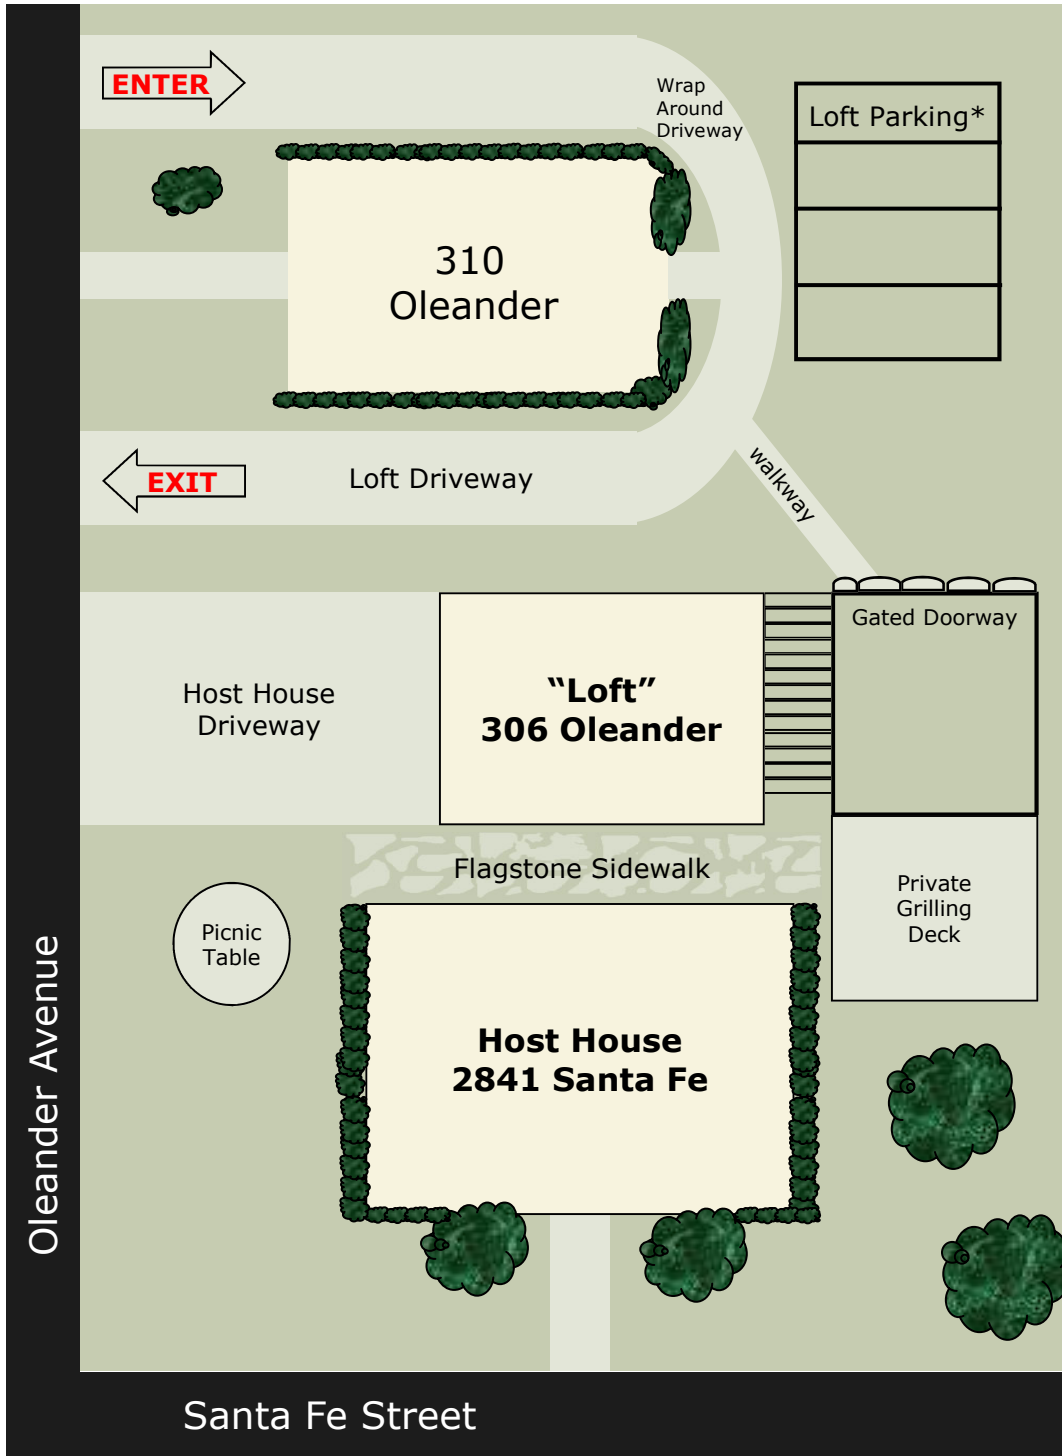

# Loft in Corpus Christi

306 Oleander Avenue

Corpus Christi, TX 78404

Phone: 361.438.4068

Toll Free: 1.866.224.9437

www.corpuschristibedandbreakfast.com

Hosts: Pam and Shawn O'Connor

## Map of Grounds

## Welcome!!

Thank you for choosing to stay with the Loft in Corpus Christi. Upon arrival, please park in the designated Loft parking space. This space is easily accessed using the entrance to the wraparound driveway just past the yellow house at 310 Oleander. [\*Please note that the parking space will accommodate up to a mid-sized vehicle. If you are driving a truck or SUV, please park in the Host Parking area directly in front of the Loft.] Once you have parked, take the red tiled walkway through the cedar fence gate. You will find the Loft on the second floor. Enjoy your stay . . . .